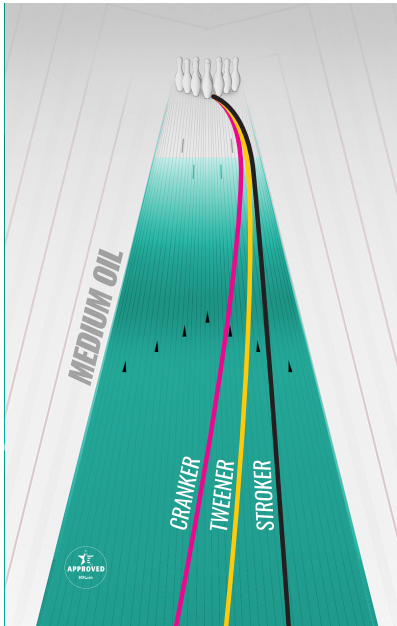

# ROAD WARRIOR™

**SMELL ME! PEPPERMINT PATTY**

COVERSTOCK: R2S™ DEEP Pearl  
 WEIGHT BLOCK: Inverted Fe<sup>2+</sup> A.I. Core  
 FACTORY FINISH: Power Edge™  
 BALL COLOR: Sapphire/Steel

RG  
 DIFF

	16 lb	15 lb	14 lb	13 lb	12 lb
RG	2.55	2.55	2.55	2.58	2.64
DIFF	.045	.045	.045	.047	.037

SCAN HERE TO  
 SEE THIS BALL  
 IN ACTION ▶

**STORM**