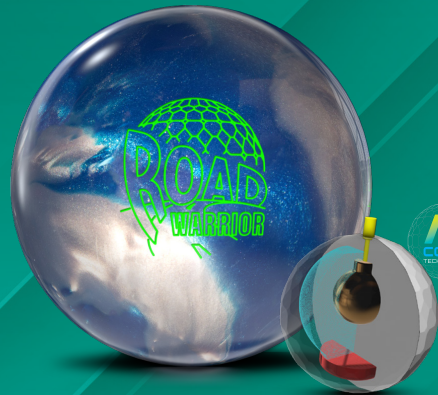

# ROAD WARRIOR™

**SMELL ME! PEPPERMINT PATTY**

COVERSTOCK: R2S™ DEEP Pearl  
 WEIGHT BLOCK: Inverted Fe<sup>2+</sup> A.I. Core  
 FACTORY FINISH: Power Edge™  
 BALL COLOR: Sapphire/Steel

RG  
 DIFF

	16 lb	15 lb	14 lb	13 lb	12 lb
RG	2.55	2.55	2.55	2.58	2.64
DIFF	.045	.045	.045	.047	.037

SCAN HERE TO  
 SEE THIS BALL  
 IN ACTION ▶

**STORM**