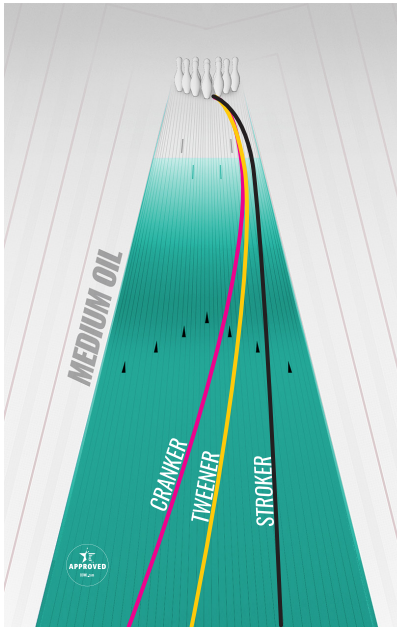

STORM

PHAZE™ II

SMELL ME! RED VELVET CAKE

COVERSTOCK: TX-16™ Solid Reactive
 WEIGHT BLOCK: Velocity™ Core
 FACTORY FINISH: 3000-grit Abralon®
 BALL COLOR: Red/Blue/Purple

| | 16 lb | 15 lb | 14 lb | 13 lb | 12 lb |
|-------------|-------|-------|-------|-------|-------|
| RG | 2.48 | 2.48 | 2.53 | 2.59 | 2.65 |
| DIFF | .0516 | .051 | .050 | .045 | .035 |

Recommended
Cleaner

SCAN ME

STORM

PHAZE™ II

SMELL ME! RED VELVET CAKE

COVERSTOCK: TX-16™ Solid Reactive
 WEIGHT BLOCK: Velocity™ Core
 FACTORY FINISH: 3000-grit Abralon®
 BALL COLOR: Red/Blue/Purple

| | 16 lb | 15 lb | 14 lb | 13 lb | 12 lb |
|-------------|-------|-------|-------|-------|-------|
| RG | 2.48 | 2.48 | 2.53 | 2.59 | 2.65 |
| DIFF | .0516 | .051 | .050 | .045 | .035 |