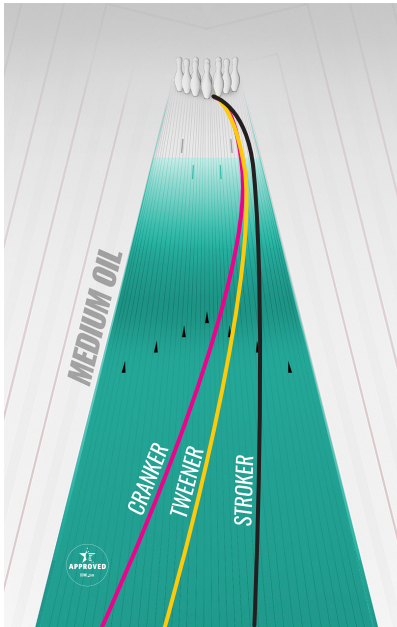

STORM

PHAZE™ A.I.

SMELL ME! CHERRY VANILLA CUPCAKE

COVERSTOCK: TX-16™ Pearl Reactive

WEIGHT BLOCK: Velocity™ A.I. Core

FACTORY FINISH: Power Edge™

BALL COLOR: Ivory/Anchor/Onyx

RG
DIFF

	16 lb	15 lb	14 lb	13 lb	12 lb
RG	2.47	2.47	2.52	2.58	2.64
DIFF	.053	.053	.052	.047	.037

Recommended
Polish

SCAN ME

STORM

PHAZE™ A.I.

SMELL ME! CHERRY VANILLA CUPCAKE

COVERSTOCK: TX-16™ Pearl Reactive

WEIGHT BLOCK: Velocity™ A.I. Core

FACTORY FINISH: Power Edge™

BALL COLOR: Ivory/Anchor/Onyx

RG
DIFF

	16 lb	15 lb	14 lb	13 lb	12 lb
RG	2.47	2.47	2.52	2.58	2.64
DIFF	.053	.053	.052	.047	.037

DRILLED

UNDRILLED

Recommended
Polish

SCAN ME