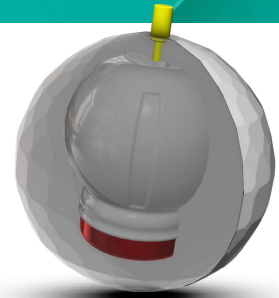

14-16 lbs.

12-13 lbs.

PHAZE™ A.I.

PRODUCT DETAILS:

COVERSTOCK: TX-16™ Pearl Reactive

CORE: Velocity™ A.I. Core

FACTORY FINISH: Power Edge™

COLOR: Ivory/Anchor/Onyx

FLARE POTENTIAL: High

FRAGRANCE: Cherry Vanilla Cupcake

AVAILABLE WEIGHTS: 12-16 lbs.

PRODUCT SKU: VZI

	RG	DIFF
16 lb	2.47	0.053
15 lb	2.47	0.053
14 lb	2.52	0.052
13 lb	2.58	0.047
12 lb	2.64	0.037

VISIT **STORMBOWLING.COM** FOR MORE DETAILS