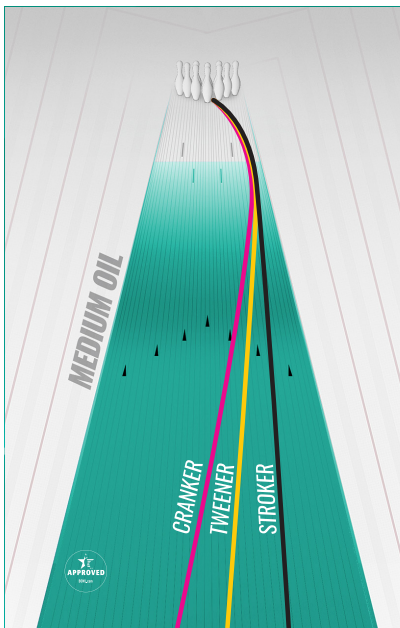

**STORM**

**SPI  
LAB**

**LEVEL™**

**SMELL ME! GRAPPLE**

COVERSTOCK: RPM™ Solid  
 WEIGHT BLOCK: Equalizer™ A.I. Core  
 FACTORY FINISH: 1000-grit Abralon®  
 BALL COLOR: Black

	16 lb	15 lb	14 lb	13 lb	12 lb
RG	2.58	2.59	2.60	2.62	2.64
DIFF	.028	.027	.026	.011	.013

**SCAN HERE TO  
SEE THIS BALL  
IN ACTION ▶**

**STORM**

**SPI  
LAB**

**LEVEL™**

**SMELL ME! GRAPPLE**

COVERSTOCK: RPM™ Solid  
 WEIGHT BLOCK: Equalizer™ A.I. Core  
 FACTORY FINISH: 1000-grit Abralon®  
 BALL COLOR: Black

	16 lb	15 lb	14 lb	13 lb	12 lb
RG	2.58	2.59	2.60	2.62	2.64
DIFF	.028	.027	.026	.011	.013

**SCAN HERE TO  
SEE THIS BALL  
IN ACTION ▶**