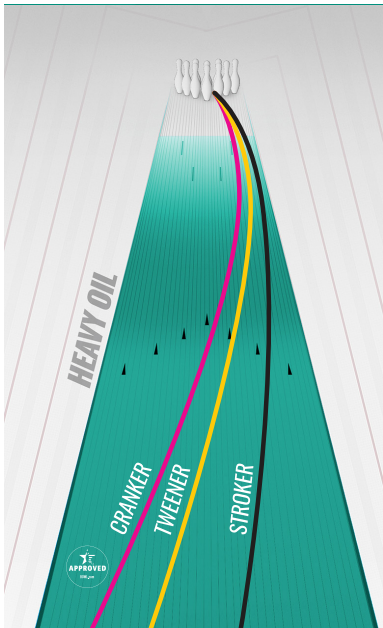

STORM

ION™ MAX

SMELL ME! STRAWBERRY MILKSHAKE

COVERSTOCK: NRG™ Solid Reactive
 WEIGHT BLOCK: Element™ Max A.I. Core
 FACTORY FINISH: 2000-grit Abralon®
 BALL COLOR: Neon Pink/Indigo/White

	16 lb	15 lb	14 lb	13 lb	12 lb
RG	2.47	2.47	2.49	2.56	2.58
DIFF	.053	.055	.053	.034	.031
PSA	.013	.014	.010	.011	.009

Recommended Cleaner

SCAN ME

STORM

ION™ MAX

SMELL ME! STRAWBERRY MILKSHAKE

COVERSTOCK: NRG™ Solid Reactive
 WEIGHT BLOCK: Element™ Max A.I. Core
 FACTORY FINISH: 2000-grit Abralon®
 BALL COLOR: Neon Pink/Indigo/White