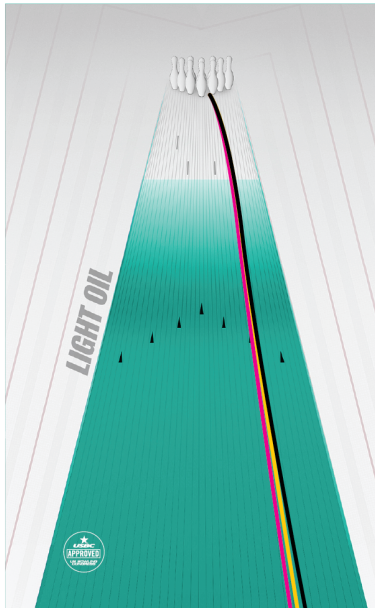

**STORM**

**GREAT FOR PICKING UP SPARES**

COVERSTOCK: Hybrid Polyester  
 WEIGHT BLOCK: Traditional 3-Piece Core  
 FACTORY FINISH: 3500-grit Polished  
 BALL COLOR: Teal/Silver/Graphite

<b>RG</b>	2.68	2.69	2.69	2.71	2.72
<b>DIFF</b>	.006	.006	.006	.005	.005

SCAN ME

**STORM**

**GREAT FOR PICKING UP SPARES**

COVERSTOCK: Hybrid Polyester  
 WEIGHT BLOCK: Traditional 3-Piece Core  
 FACTORY FINISH: 3500-grit Polished  
 BALL COLOR: Teal/Silver/Graphite

<b>RG</b>	2.68	2.69	2.69	2.71	2.72
<b>DIFF</b>	.006	.006	.006	.005	.005