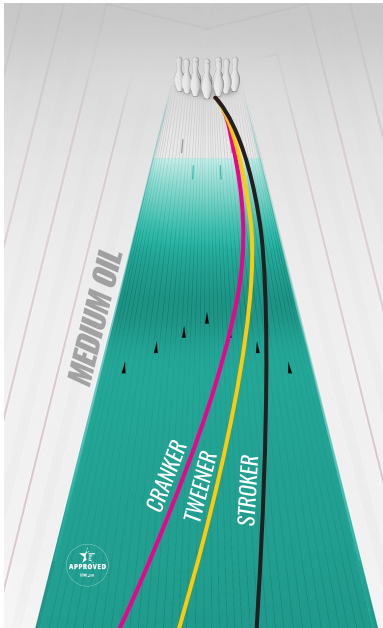

# !Q™ TOUR A.I.

**SMELL ME! APPLE CIDER DONUT**

COVERSTOCK: R2S™ Hybrid Reactive  
 WEIGHT BLOCK: C3™ A.I. Core  
 FACTORY FINISH: Power Edge™  
 BALL COLOR: Emerald/Black

	16 lb	15 lb	14 lb	13 lb	12 lb
RG	2.48	2.48	2.53	2.58	2.64
DIFF	.037	.031	.036	.047	.037

SCAN HERE TO  
 SEE THIS BALL  
 IN ACTION ▶

**STORM**