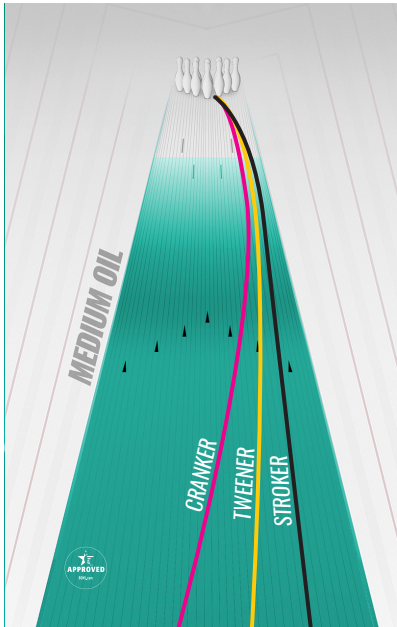

STORM

HY-ROAD™

SMELL ME! COMBINATION BERRY

COVERSTOCK: R2S™ Hybrid Reactive
 WEIGHT BLOCK: Inverted FE2 Technology™
 FACTORY FINISH: Reacta Gloss™
 BALL COLOR: Black/Ultramarine Blue

	16 lb	15 lb	14 lb	13 lb	12 lb
RG	2.52	2.57	2.58	2.59	2.65
DIFF	.058	.046	.037	.045	.035

Recommended Cleaner

SCAN ME

STORM

HY-ROAD™

SMELL ME! COMBINATION BERRY

COVERSTOCK: R2S™ Hybrid Reactive
 WEIGHT BLOCK: Inverted FE2 Technology™
 FACTORY FINISH: Reacta Gloss™
 BALL COLOR: Black/Ultramarine Blue