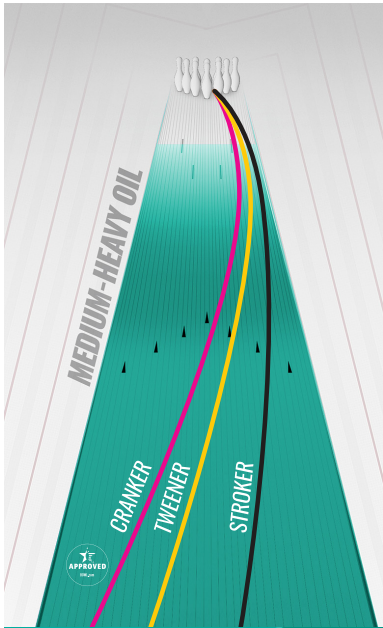

STORM

EQUINOX™

SMELL ME! BLUEBERRY CRUMBLE

COVERSTOCK: AIS™ Pearl Reactive
 WEIGHT BLOCK: Solarion™ A.I. Core
 FACTORY FINISH: Power Edge™
 BALL COLOR: Goldenrod/Deep Violet/Chromium

	16 lb	15 lb	14 lb	13 lb	12 lb
RG	2.47	2.48	2.49	2.56	2.58
DIFF	.054	.054	.053	.034	.031
PSA	.016	.018	.017	.011	.009

SCAN HERE TO
 SEE THIS BALL
 IN ACTION ▶

STORM

EQUINOX™

SMELL ME! BLUEBERRY CRUMBLE

COVERSTOCK: AIS™ Pearl Reactive
 WEIGHT BLOCK: Solarion™ A.I. Core
 FACTORY FINISH: Power Edge™
 BALL COLOR: Goldenrod/Deep Violet/Chromium