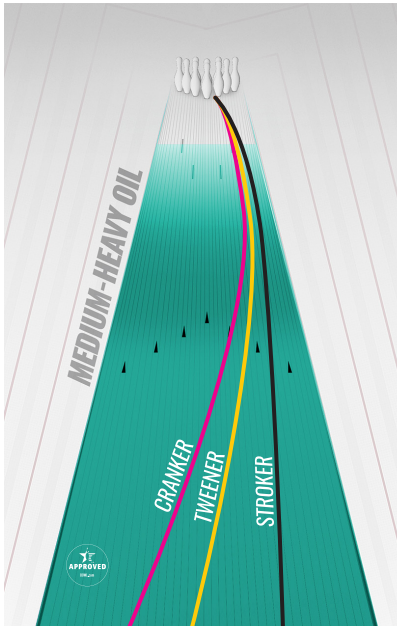

STORM

!Q™ TOUR EDITION

SMELL ME! APPLE CRISP

COVERSTOCK: R2S™ Solid Reactive
 WEIGHT BLOCK: C3™ Centripetal Control Core
 FACTORY FINISH: 4000-grit Abralon®
 BALL COLOR: Midnight Blue

	16 lb	15 lb	14 lb	13 lb	12 lb
RG	2.49	2.49	2.54	2.59	2.65
DIFF	.035	.029	.034	.045	.035

Recommended Cleaner

SCAN ME

STORM

!Q™ TOUR EDITION

SMELL ME! APPLE CRISP

COVERSTOCK: R2S™ Solid Reactive
 WEIGHT BLOCK: C3™ Centripetal Control Core
 FACTORY FINISH: 4000-grit Abralon®
 BALL COLOR: Midnight Blue