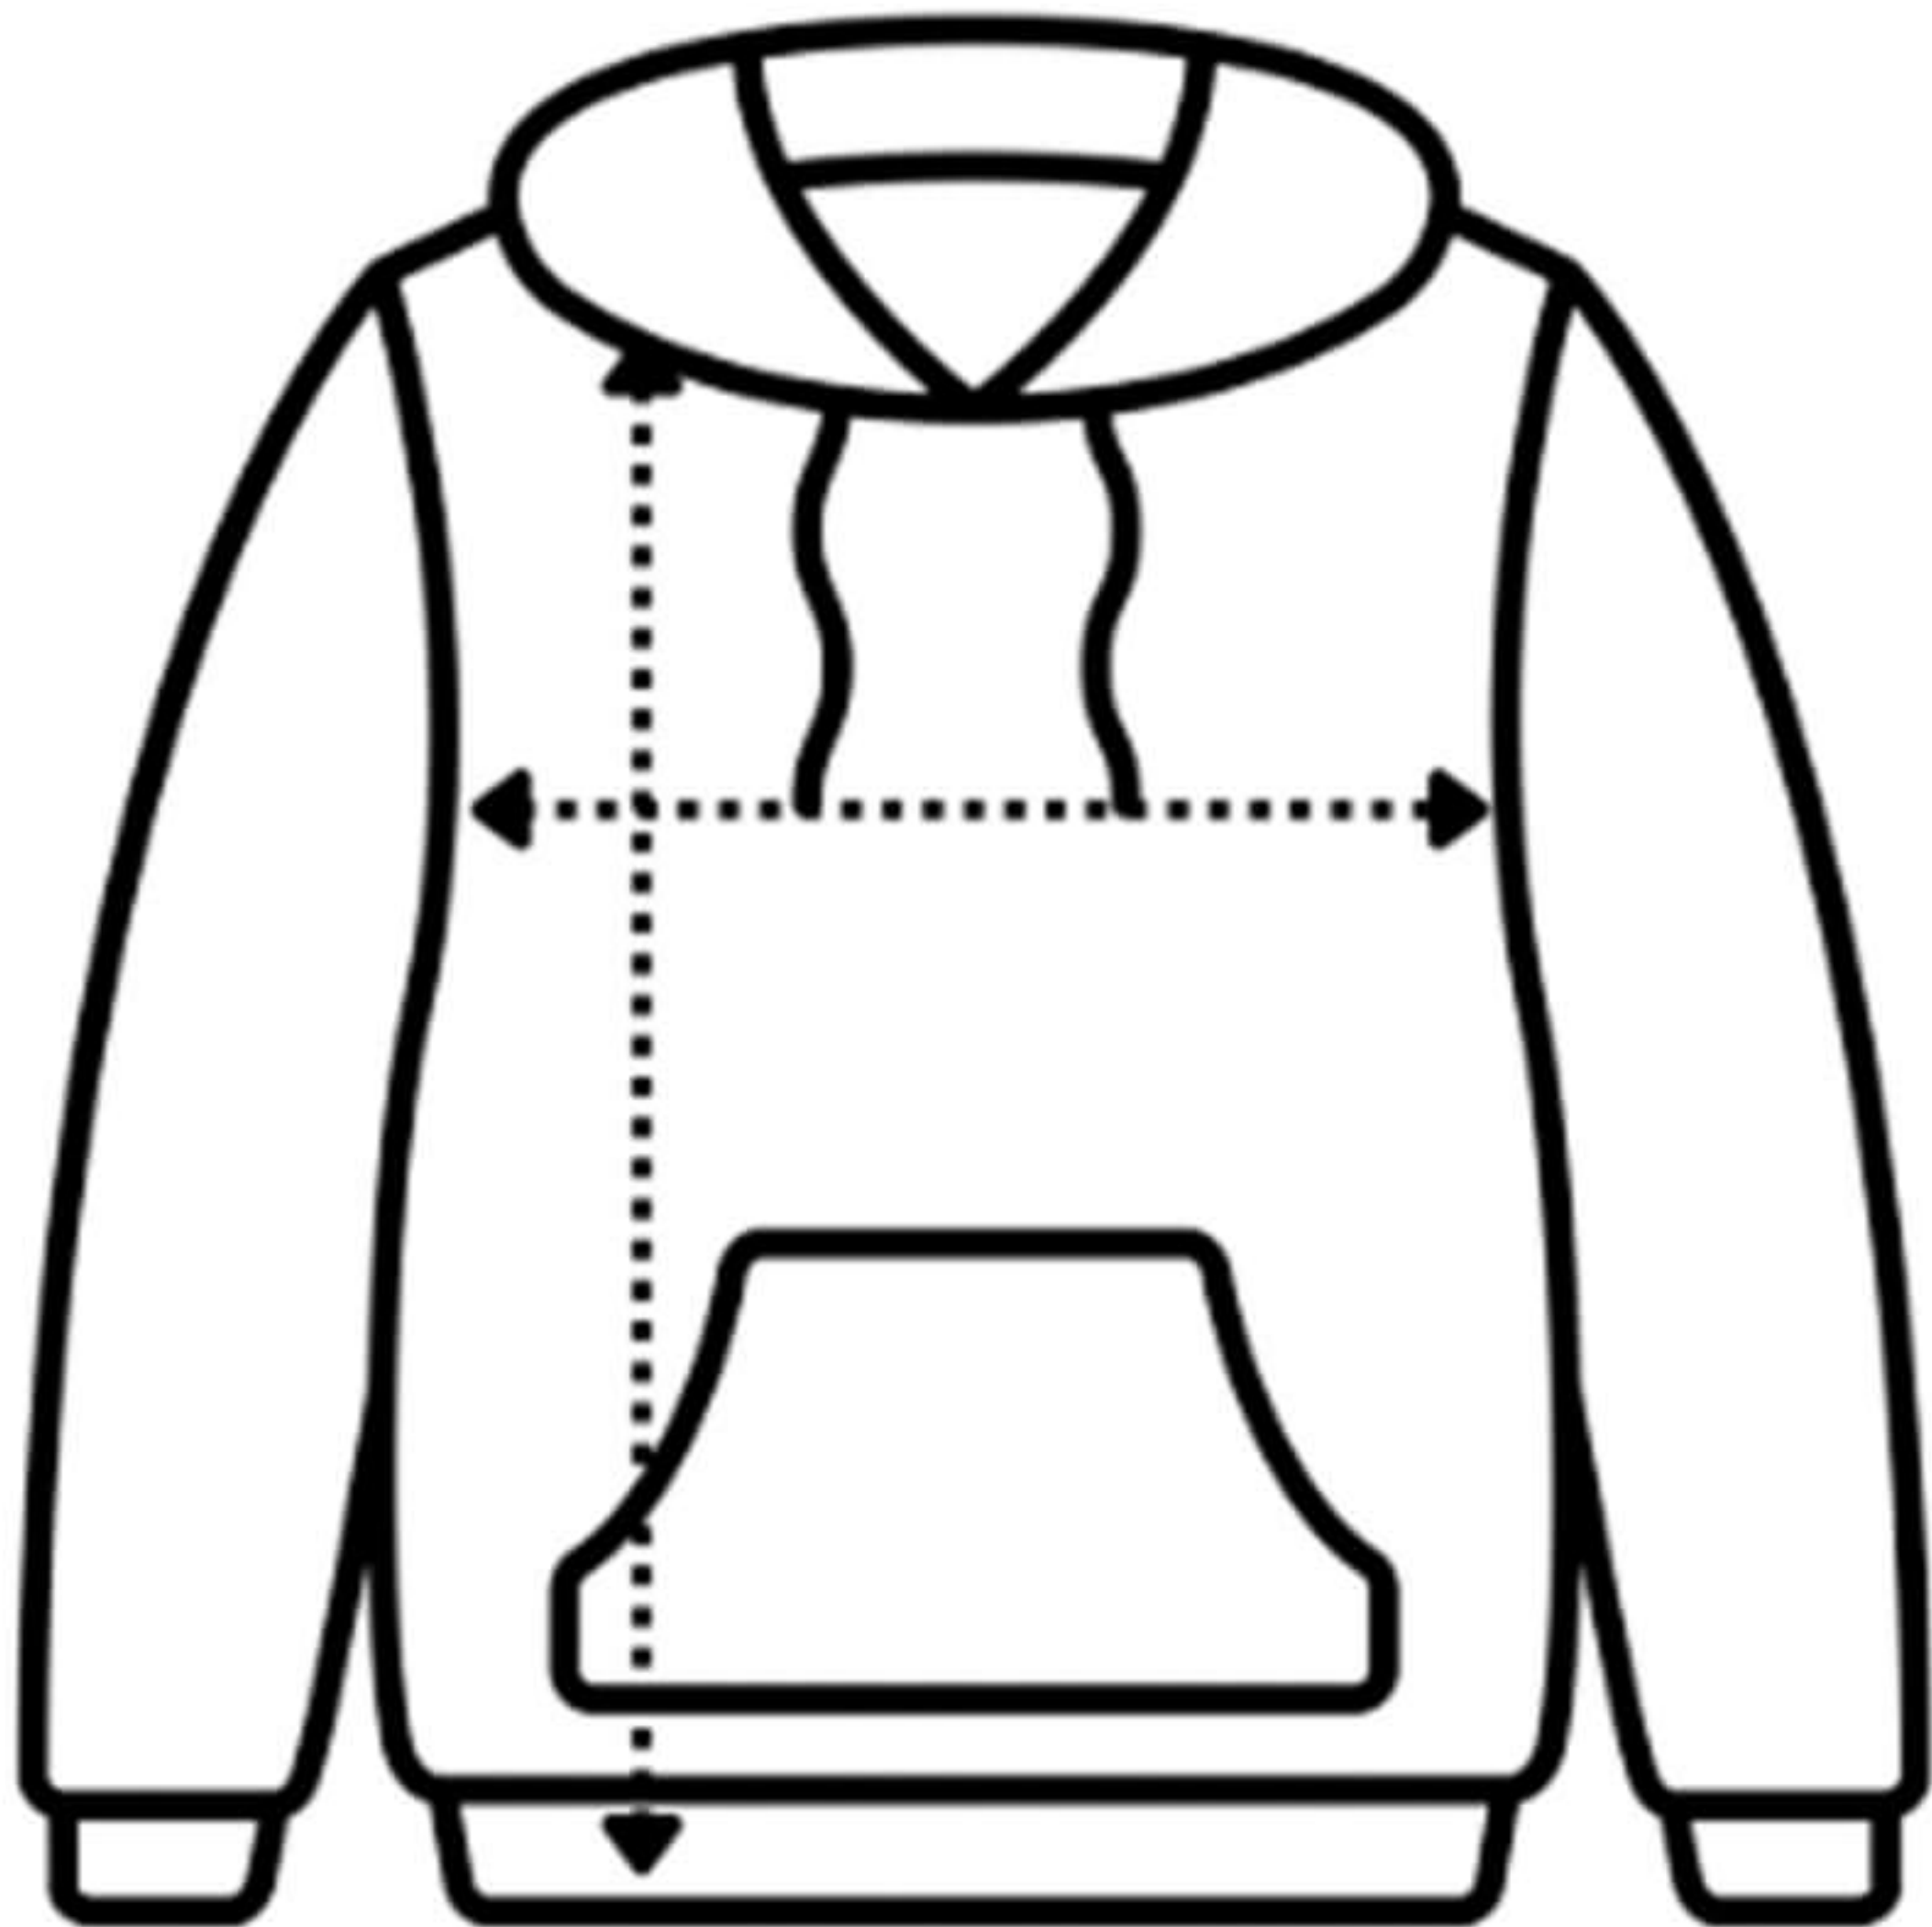

Apparel

SIZE SPECIFICATION SHEET

MEASUREMENTS ARE IN INCHES, BASED ON FLAT MEASUREMENTS

Style number		S	M	L	XL	2XL	3XL
SU7500 PULLOVER HOODIE PREMIUM	CHEST (1" BELOW ARM HOLE)	20	22	24	26	28	30
	BODY LENGTH (FROM HPS)	27	28	29	30	31	32

Size Guideline

Body length: Measure from the high point of the shoulder to the bottom hem.

Chest width: Measure 1" below the arm hole.

*Measurements are in inches, based on flat measurements

**Please allow for 1" tolerance on measurements