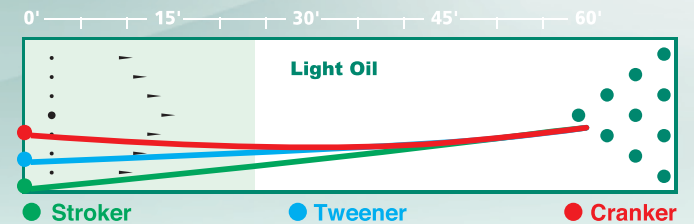

\$000.88

ICE STORM™

COVERSTOCK: Pearl Polyester

WEIGHT BLOCK: 3-Piece Core

FINISH: 3500-grit Polished

FLARE POTENTIAL: 0 – 1" (Low)

COLORS: Ice Blue

DUROMETER: 85 - 87

www.stormbowling.com

ICE STORM™

COVERSTOCK: Pearl Polyester

WEIGHT BLOCK: 3-Piece Core

FINISH: 3500-grit Polished

FLARE POTENTIAL: 0 – 1" (Low)

COLORS: Ice Blue

DUROMETER: 85 - 87