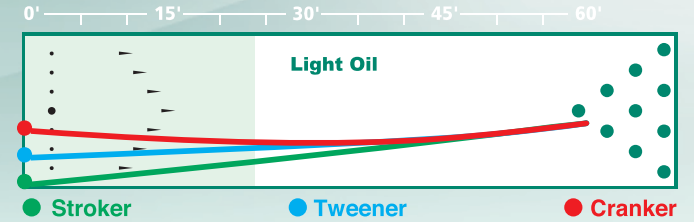

\$000.88

ICE STORM™

COVERSTOCK: Pearl Polyester

WEIGHT BLOCK: 3-Piece Core

FINISH: 3500-grit Polished

FLARE POTENTIAL: 0 – 1" (Low)

COLORS: Ice Blue

DUROMETER: 85 - 87

www.stormbowling.com

ICE STORM™

COVERSTOCK: Pearl Polyester

WEIGHT BLOCK: 3-Piece Core

FINISH: 3500-grit Polished

FLARE POTENTIAL: 0 – 1" (Low)

COLORS: Ice Blue

DUROMETER: 85 - 87