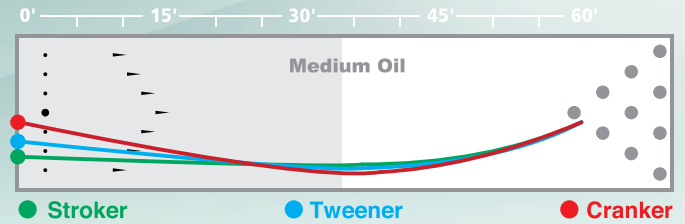

## FURIOUS™

COVERSTOCK: R2S™ Solid Reactive

WEIGHT BLOCK: Turbine™

FINISH: 2000-grit Abralon™

DUROMETER: 74 – 76

FLARE POTENTIAL: 3" – 4" (Medium)

BALL COLOR: Amethyst/Violet

FRAGRANCE: Grape

WEIGHTS: 10 – 16 lbs.

LBS.	RG	DIFF
16	2.53	.040
15	2.55	.038
14	2.58	.035

[www.stormbowling.com](http://www.stormbowling.com)