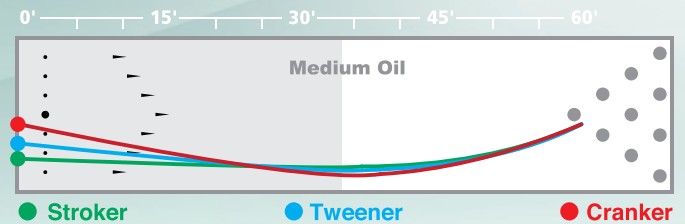

www.stormbowling.com