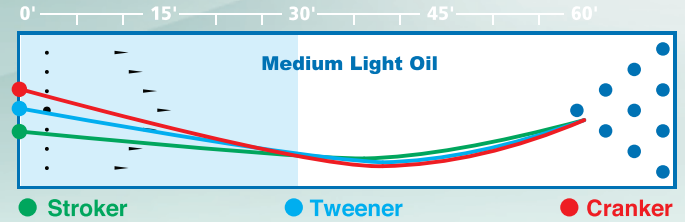

## FAST™

COVERSTOCK: R2S™ Pearl Reactive

WEIGHT BLOCK: Turbine™

FINISH: 1500-grit Polish

DUROMETER: 74 – 76

FLARE POTENTIAL: 3" – 4" (Medium)

BALL COLOR: Rally Red/Chrome

FRAGRANCE: Cherry

WEIGHTS: 10 – 16 lbs.

LBS.	RG	DIFF
16	2.53	.040
15	2.55	.038
14	2.58	.035

[www.stormbowling.com](http://www.stormbowling.com)