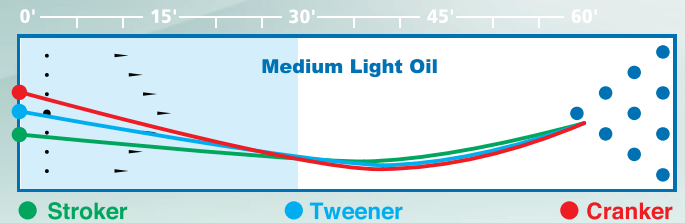

## FAST™

COVERSTOCK: R2S™ Pearl Reactive

WEIGHT BLOCK: Turbine™

FINISH: 1500-grit Polish

DUROMETER: 74 – 76

FLARE POTENTIAL: 3" – 4" (Medium)

BALL COLOR: Rally Red/Chrome

FRAGRANCE: Cherry

WEIGHTS: 10 – 16 lbs.

LBS.	RG	DIFF
16	2.53	.040
15	2.55	.038
14	2.58	.035

[www.stormbowling.com](http://www.stormbowling.com)