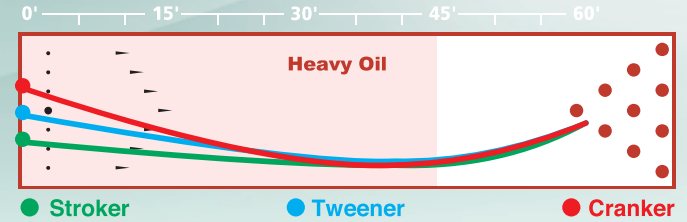

\$888.88

DIMENSION™

COVERSTOCK: R2X™ Solid Reactive

WEIGHT BLOCK: Continuum™ Core

FINISH: 2000-grit Abralon™

FLARE POTENTIAL: 5" – 6" (Med-High)

COLORS: Red/Magenta/Black

FRAGRANCE: Fruit Punch

LBS.	RG	DIFF.
16	2.49	.049
15	2.51	.048
14	2.55	.045

STORM
THE BOWLER'S COMPANY™

www.stormbowling.com

DIMENSION™

COVERSTOCK: R2X™ Solid Reactive

WEIGHT BLOCK: Continuum™ Core

FINISH: 2000-grit Abralon™

FLARE POTENTIAL: 5" – 6" (Med-High)