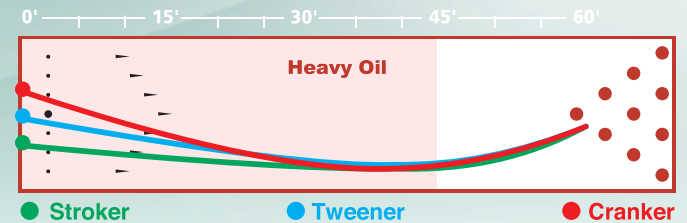

www.stormbowling.com