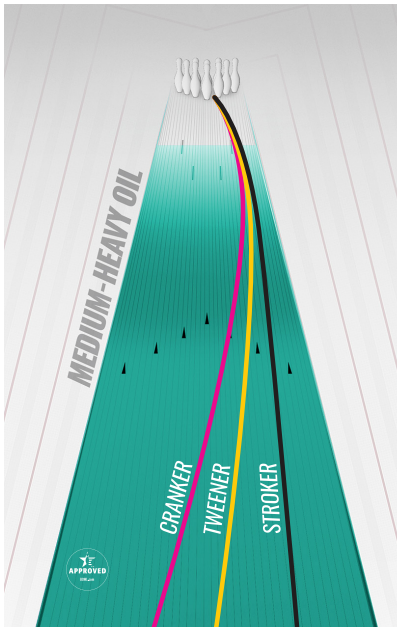

STORM

LIGHTNING™ BLACKOUT

SMELL ME! PINEAPPLE CHERRY DELIGHT

COVERSTOCK: ReX™ Pearl Reactive
 WEIGHT BLOCK: Warp™ A.I. Core
 FACTORY FINISH: Reacta Gloss™
 BALL COLOR: Obsidian

	16 lb	15 lb	14 lb	13 lb	12 lb
RG	2.51	2.53	2.55	2.58	2.64
DIFF	.029	.029	.029	.047	.037

Recommended Cleaner

SCAN ME

STORM

LIGHTNING™ BLACKOUT

SMELL ME! PINEAPPLE CHERRY DELIGHT

COVERSTOCK: ReX™ Pearl Reactive
 WEIGHT BLOCK: Warp™ A.I. Core
 FACTORY FINISH: Reacta Gloss™
 BALL COLOR: Obsidian

	16 lb	15 lb	14 lb	13 lb	12 lb
RG	2.51	2.53	2.55	2.58	2.64
DIFF	.029	.029	.029	.047	.037